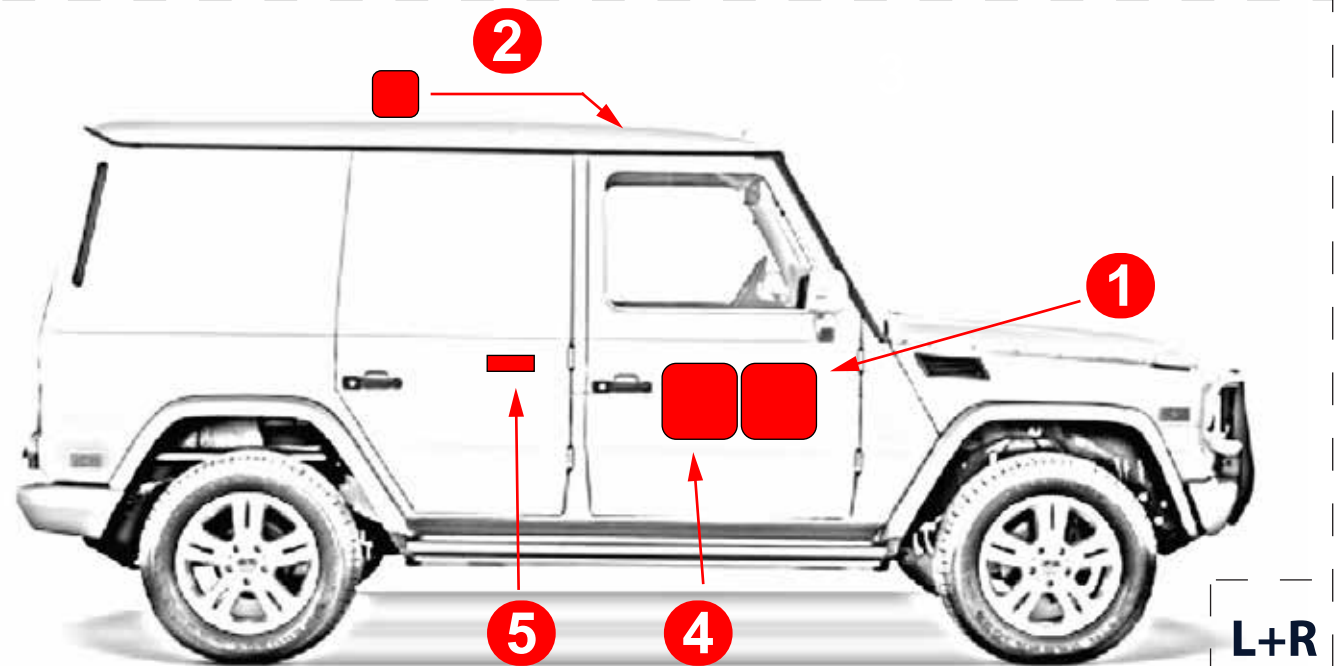

TRUCKS

- 1 Number plate stickers to affixed on the lateral sides of the vehicle
50cm (width) x 47cm (height)- 2pcs
- 2 Number roof plate sticker to affix on the roof. It must be legible in the direction of the rally - 42cm (width) x 40cm (height) - 1piece
- 3 Sunvisor sticker
180cm (width) x 8cm (height) - 1piece
- 4 Collective advertising plates
50cm (width) x 47cm (height)- 2pcs
- 5 Advertising plate
10cm (width) x 20cm (height) - 2pcs
- 6 Rally plates at the front and rear of the vehicle 42cm (width) x 22cm (height) - 2pcs

CARS

- 1 Number plate stickers to affixed on the lateral sides of the vehicle 42cm (width) x 40cm (height)- 2pcs
- 2 Number roof plate sticker to affix on the roof. It must be legible in the direction of the rally 42cm (width) x 40cm (height) - 1piece
- 3 Sunvisor sticker 180cm (width) x 8cm (height) - 1piece
- 4 Collective advertising plates 42cm (width) x 40cm (height)- 2pcs
- 5 Advertising plate 10cm (width) x 20cm (height) - 2pcs
- 6 Rally plates at the front and rear of the vehicle 42cm (width) x 22cm (height)

ENDURO

- 1 Number plate stickers at the front and to affixed on the lateral sides of the vehicle 15cm (width) x 14cm (height)- 3 pcs
- 2 Advertising plates to affixed on the lateral sides of the vehicle 12cm (width) x 12cm (height) - 2 pcs
- 3 Rally plate to affixed on the lateral sides of the vehicle 12cm (width) x 8cm (height)- 2 pcs
- 4 BIB number 26 x 30 cm - vinyl plate which should be clearly worn on the rider's back. The upper edge of the back bib must be a maximum of 20 cm from the neck of the rider and shall be always visible and not be hidden by anything, like a "Camel Bag".