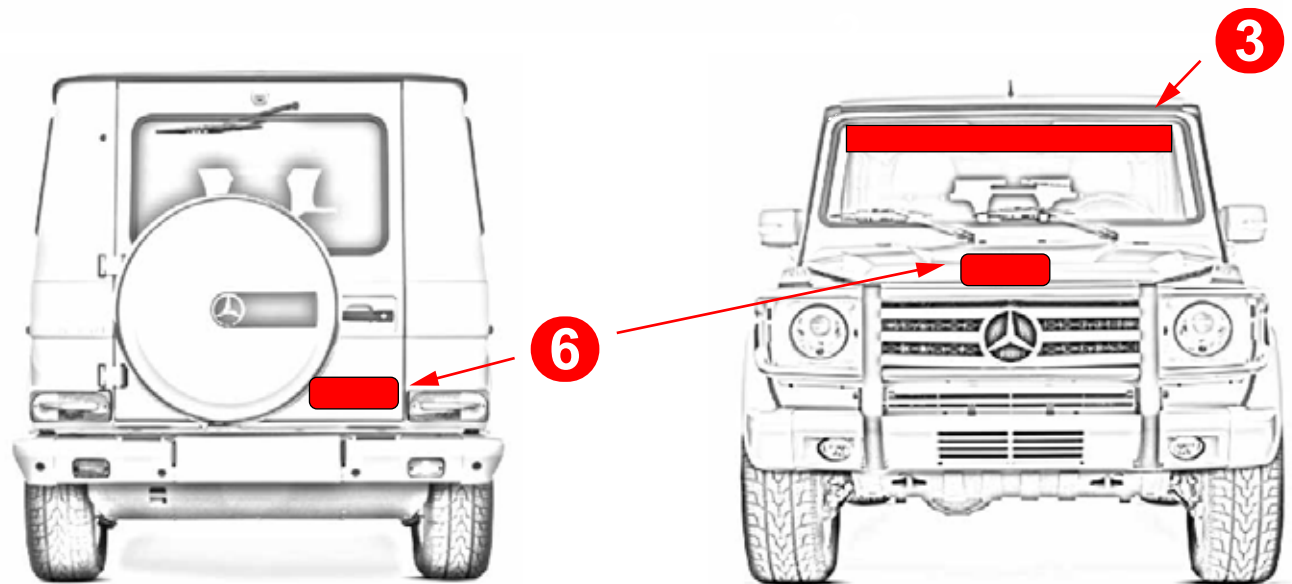

TRUCKS

- 1 Number plate stickers to affixed on the lateral sides of the vehicle
50cm (width) x 47cm (height)- 2pcs
- 2 Number roof plate sticker to affix on the roof. It must be legible in the direction of the rally - 42cm (width) x 40cm (height) - 1piece
- 3 Sunvisor sticker
180cm (width) x 8cm (height) - 1piece
- 4 Collective advertising plates
50cm (width) x 47cm (height)- 2pcs
- 5 Advertising plate
10cm (width) x 20cm (height) - 2pcs
- 6 Rally plates at the front and rear of the vehicle 42cm (width) x 22cm (height) - 2pcs

CARS

- 1 Number plate stickers to affixed on the lateral sides of the vehicle 42cm (width) x 40cm (height)- 2pcs
- 2 Number roof plate sticker to affix on the roof. It must be legible in the direction of the rally 42cm (width) x 40cm (height) - 1piece
- 3 Sunvisor sticker 180cm (width) x 8cm (height) - 1piece
- 4 Collective advertising plates 42cm (width) x 40cm (height)- 2pcs
- 5 Advertising plate 10cm (width) x 20cm (height) - 2pcs
- 6 Rally plates at the front and rear of the vehicle 42cm (width) x 22cm (height)

ENDURO

- 1 Number plate stickers at the front and to affixed on the lateral sides of the vehicle 15cm (width) x 14cm (height)- 3 pcs
- 2 Advertising plates to affixed on the lateral sides of the vehicle 12cm (width) x 12cm (height) - 2 pcs
- 3 Rally plate to affixed on the lateral sides of the vehicle 12cm (width) x 8cm (height)- 2 pcs
- 4 BIB number 26 x 30 cm - vinyl plate which should be clearly worn on the rider's back. The upper edge of the back bib must be a maximum of 20 cm from the neck of the rider and shall be always visible and not be hidden by anything, like a "Camel Bag".