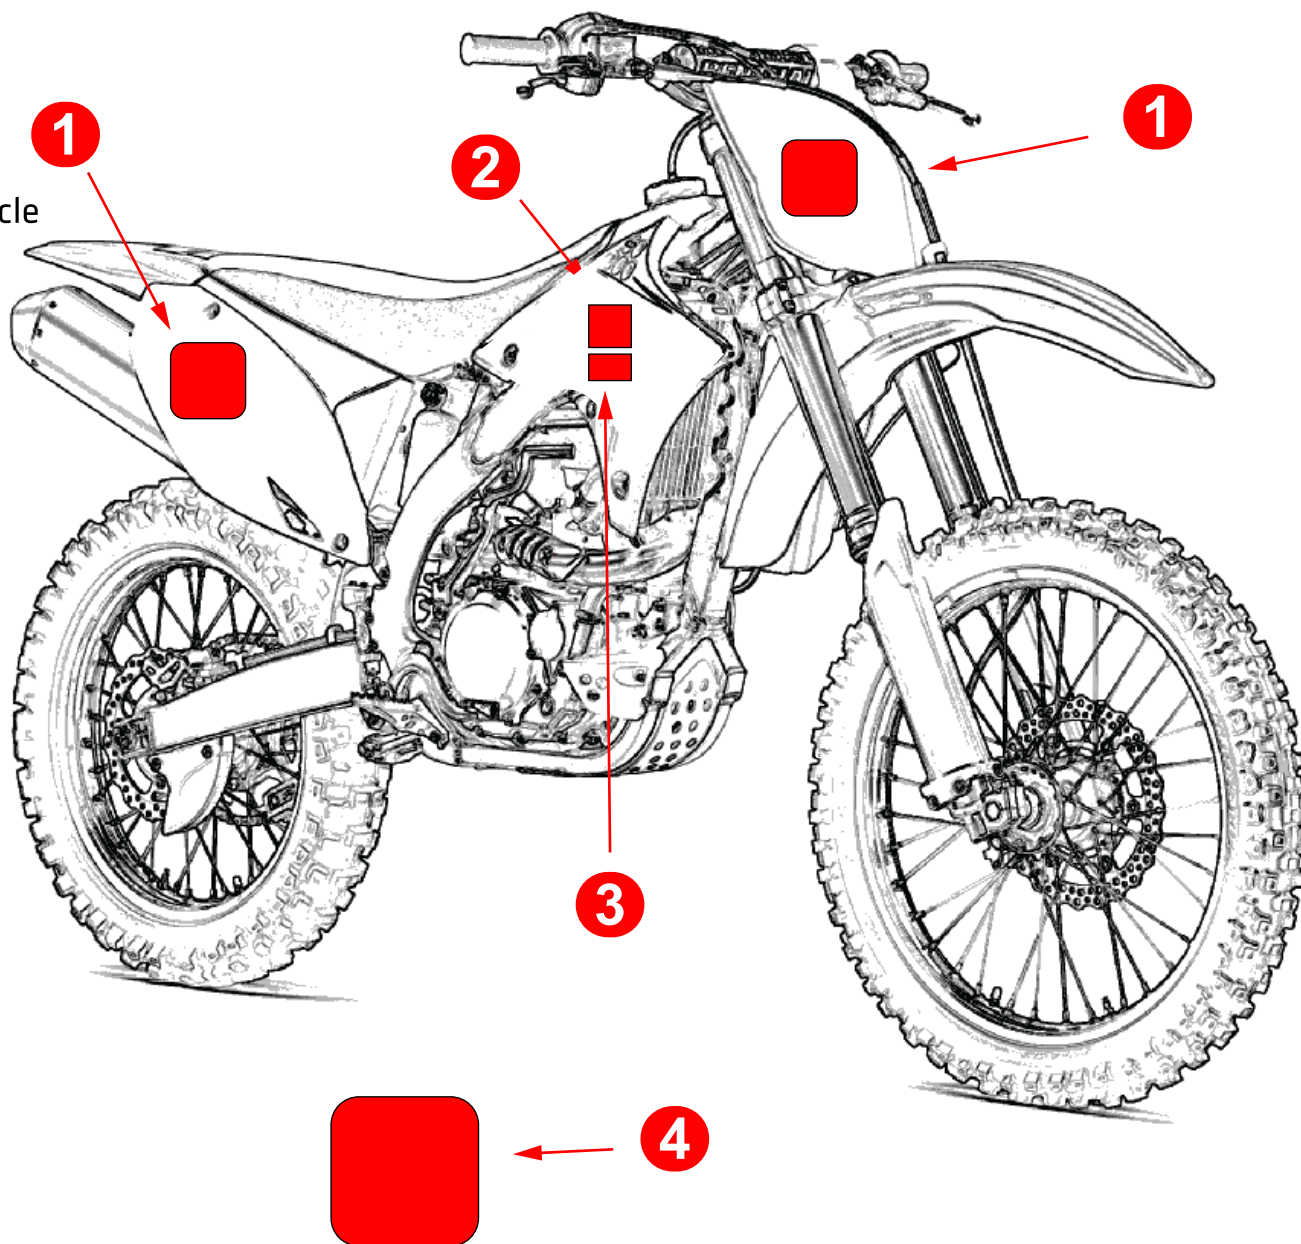

TRUCKS

- 1 Number plate stickers to affixed on the lateral sides of the vehicle
50cm (width) x 47cm (height)- 2pcs
- 2 Number roof plate sticker to affix on the roof. It must be legible in the direction of the rally - 42cm (width) x 40cm (height) - 1piece
- 3 Sunvisor sticker
180cm (width) x 8cm (height) - 1piece
- 4 Collective advertising plates
50cm (width) x 47cm (height)- 2pcs
- 5 Advertising plate
10cm (width) x 20cm (height) - 2pcs
- 6 Rally plates at the front and rear of the vehicle 42cm (width) x 22cm (height) - 2pcs

CARS

- 1 Number plate stickers to affixed on the lateral sides of the vehicle 42cm (width) x 40cm (height)- 2pcs
- 2 Number roof plate sticker to affix on the roof. It must be legible in the direction of the rally 42cm (width) x 40cm (height) - 1piece
- 3 Sunvisor sticker 180cm (width) x 8cm (height) - 1piece
- 4 Collective advertising plates 42cm (width) x 40cm (height)- 2pcs
- 5 Advertising plate 10cm (width) x 20cm (height) - 2pcs
- 6 Rally plates at the front and rear of the vehicle 42cm (width) x 22cm (height)

ENDURO

- 1 Number plate stickers at the front and to affixed on the lateral sides of the vehicle 15cm (width) x 14cm (height)- 3 pcs
- 2 Advertising plates to affixed on the lateral sides of the vehicle 12cm (width) x 12cm (height) - 2 pcs
- 3 Rally plate to affixed on the lateral sides of the vehicle 12cm (width) x 8cm (height)- 2 pcs
- 4 BIB number 26 x 30 cm - vinyl plate which should be clearly worn on the rider's back. The upper edge of the back bib must be a maximum of 20 cm from the neck of the rider and shall be always visible and not be hidden by anything, like a "Camel Bag".