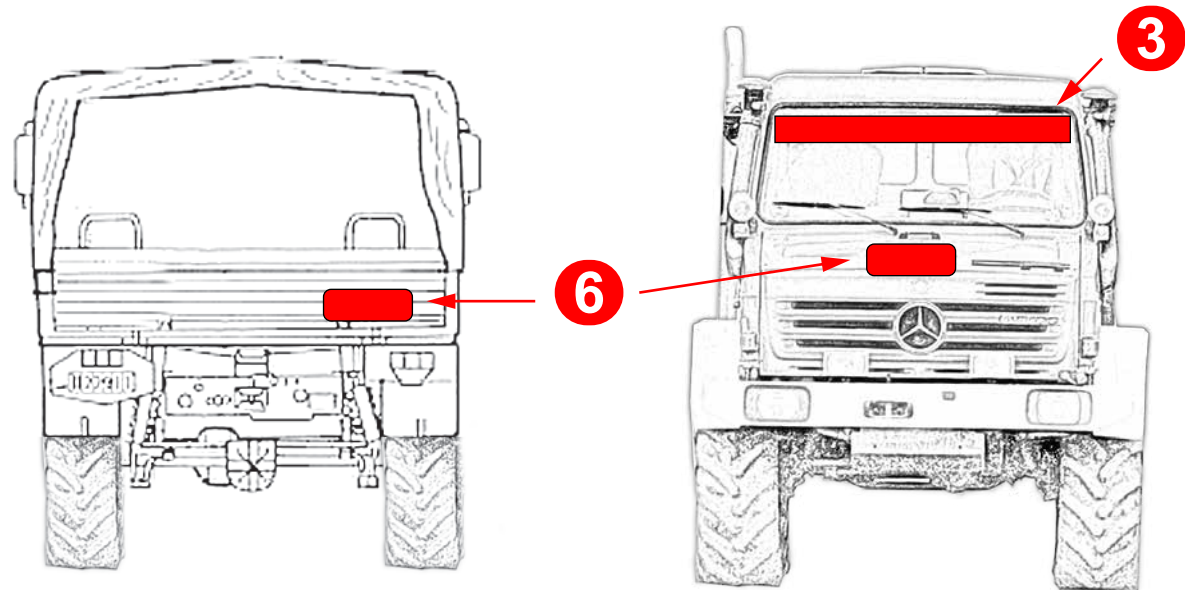

TRUCKS

- 1 Number plate stickers to affixed on the lateral sides of the vehicle
50cm (width) x 47cm (height)- 2pcs
- 2 Number roof plate sticker to affix on the roof. It must be legible in the direction of the rally - 42cm (width) x 40cm (height) - 1piece
- 3 Sunvisor sticker
180cm (width) x 8cm (height) - 1piece
- 4 Collective advertising plates
50cm (width) x 47cm (height)- 2pcs
- 5 Advertising plate
10cm (width) x 20cm (height) - 2pcs
- 6 Rally plates at the front and rear of the vehicle 42cm (width) x 22cm (height) - 2pcs

CARS

- 1 Number plate stickers to affixed on the lateral sides of the vehicle 42cm (width) x 40cm (height)- 2pcs
- 2 Number roof plate sticker to affix on the roof. It must be legible in the direction of the rally 42cm (width) x 40cm (height) - 1piece
- 3 Sunvisor sticker 180cm (width) x 8cm (height) - 1piece
- 4 Collective advertising plates 42cm (width) x 40cm (height)- 2pcs
- 5 Advertising plate 10cm (width) x 20cm (height) - 2pcs
- 6 Rally plates at the front and rear of the vehicle 42cm (width) x 22cm (height)

ENDURO

- 1 Number plate stickers at the front and to affixed on the lateral sides of the vehicle 15cm (width) x 14cm (height)- 3 pcs
- 2 Advertising plates to affixed on the lateral sides of the vehicle 12cm (width) x 12cm (height) - 2 pcs
- 3 Rally plate to affixed on the lateral sides of the vehicle 12cm (width) x 8cm (height)- 2 pcs
- 4 BIB number 26 x 30 cm - vinyl plate which should be clearly worn on the rider's back. The upper edge of the back bib must be a maximum of 20 cm from the neck of the rider and shall be always visible and not be hidden by anything, like a "Camel Bag".