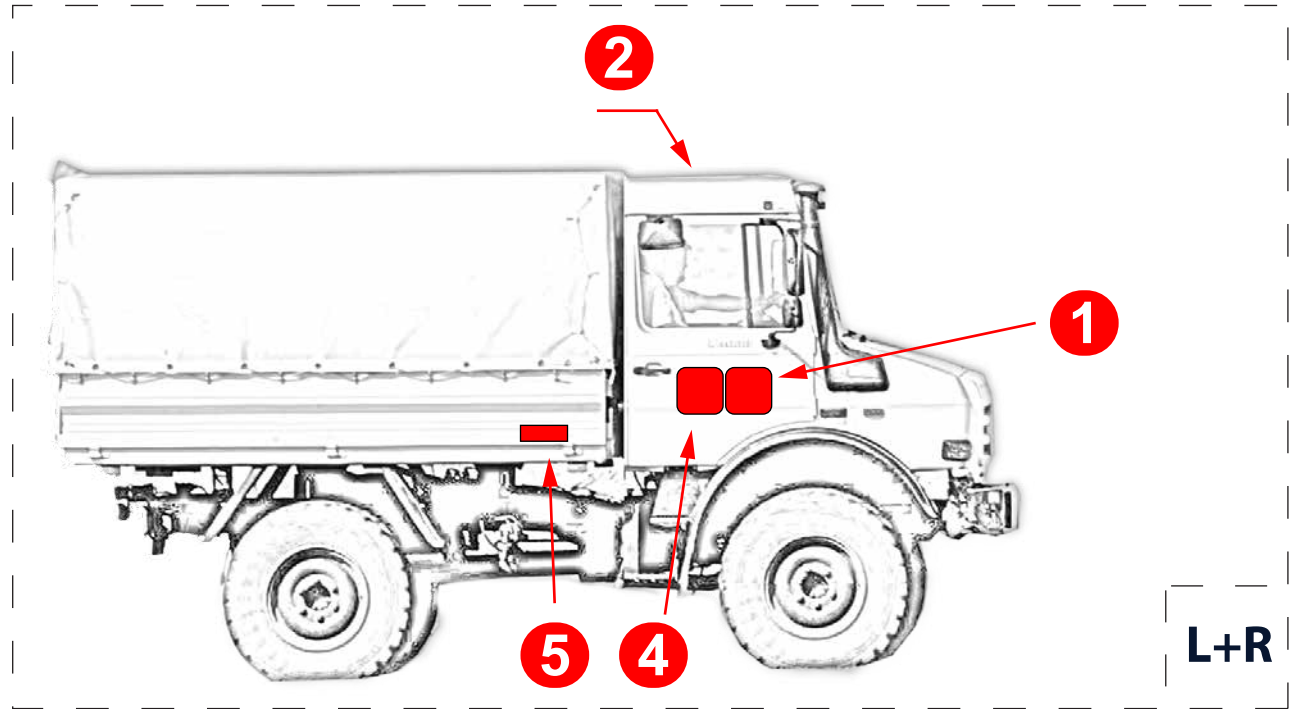

TRUCKS

- 1 Number plate stickers to affixed on the lateral sides of the vehicle
50cm (width) x 47cm (height)- 2pcs
- 2 Number roof plate sticker to affix on the roof. It must be legible in the direction of the rally - 42cm (width) x 40cm (height) - 1piece
- 3 Sunvisor sticker
180cm (width) x 8cm (height) - 1piece
- 4 Collective advertising plates
50cm (width) x 47cm (height)- 2pcs
- 5 Advertising plate
10cm (width) x 20cm (height) - 2pcs
- 6 Rally plates at the front and rear of the vehicle 42cm (width) x 22cm (height) - 2pcs

CARS

- 1 Number plate stickers to affixed on the lateral sides of the vehicle 42cm (width) x 40cm (height)- 2pcs
- 2 Number roof plate sticker to affix on the roof. It must be legible in the direction of the rally 42cm (width) x 40cm (height) - 1piece
- 3 Sunvisor sticker 180cm (width) x 8cm (height) - 1piece
- 4 Collective advertising plates 42cm (width) x 40cm (height)- 2pcs
- 5 Advertising plate 10cm (width) x 20cm (height) - 2pcs
- 6 Rally plates at the front and rear of the vehicle 42cm (width) x 22cm (height)

ENDURO

- 1 Number plate stickers at the front and to affixed on the lateral sides of the vehicle 15cm (width) x 14cm (height)- 3 pcs
- 2 Advertising plates to affixed on the lateral sides of the vehicle 12cm (width) x 12cm (height) - 2 pcs
- 3 Rally plate to affixed on the lateral sides of the vehicle 12cm (width) x 8cm (height)- 2 pcs
- 4 BIB number 26 x 30 cm - vinyl plate which should be clearly worn on the rider's back. The upper edge of the back bib must be a maximum of 20 cm from the neck of the rider and shall be always visible and not be hidden by anything, like a "Camel Bag".