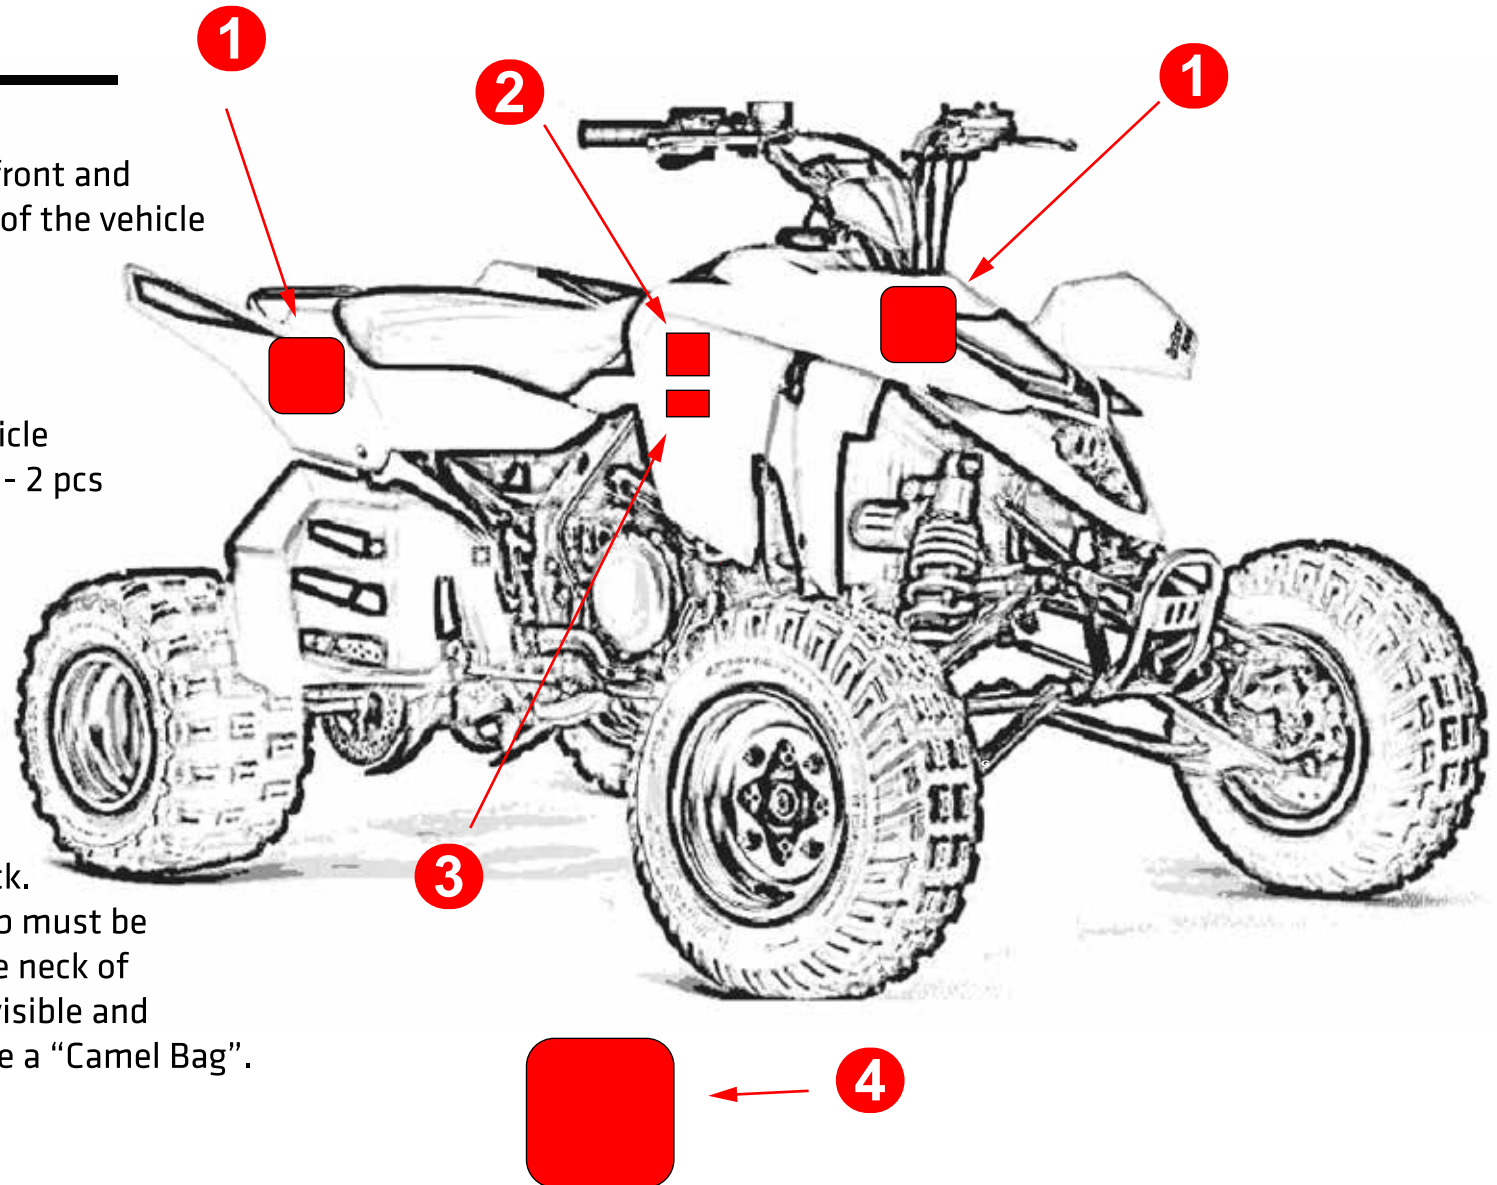

ATV

- 1 Number plate stickers at the front and to affixed on the lateral sides of the vehicle 15cm (width) x 14cm (height) - 3pcs
- 2 Advertising plates to affixed on the lateral sides of the vehicle 12cm (width) x 12cm (height) - 2 pcs
- 3 Rally plate to affixed on the lateral sides of the vehicle 12cm (width) x 8cm (height)- 2 pcs
- 4 BIB number 26 x 30 cm - vinyl plate which should be clearly worn on the rider's back. The upper edge of the back bib must be a maximum of 20 cm from the neck of the rider and shall be always visible and not be hidden by anything, like a "Camel Bag".